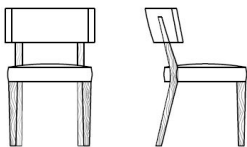

Dune Collection—

MALIBU CHAIR
Richard Shemtov, 2023

dune

Dune Collection—

MALIBU CHAIR

MALIBU CHAIR

Richard Shemtov, 2023

Chair upholstered with poly-urethane foam over solid wood frame. Available in ash, oak or walnut with many custom finish options.

20"w x 22.75"d x 31"h
Custom sizes available

Dune Showroom
200 Lexington Ave. T 212 → 925 → 6171
Suite 100 F 212 → 925 → 2273
NY, NY 10016 Dune-NY.com

dune